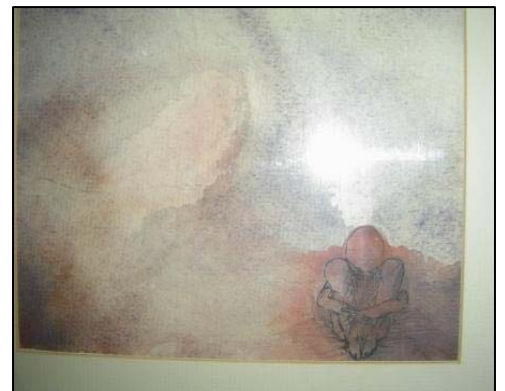

If you'd like additional or close-up photos of any of these items, please fill out the **Contact Us form** at the bottom of the webpage. For other estate items for sale, check out our website at <http://www.johnfortune.com/forsale>. The website will be updated often with more home, office and garden items.

We only accept cash payments at pick up. Items are sold as is, with no returns or refunds. No warranties are expressed or implied.