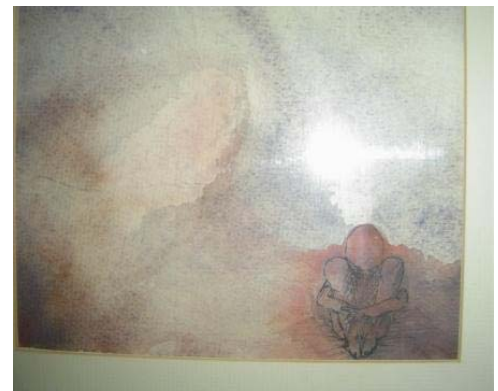

If you'd like additional or close-up photos of any of these items, please fill out the **Contact Us form** at the bottom of the webpage. For other estate items for sale, check out our website at <http://www.johnfortune.com/forsale>. The website will be updated often with more home, office and garden items.

We only accept PayPal or cash payments. Items are sold as is, with no returns or refunds. No warranties are expressed or implied. We can ship or mail some items, depending on weight and size. Shipping and handling costs will be added to the price of the item(s) that you purchase. We can send the item via US mail or UPS; pick up from zip code 30113. We cannot guarantee against any damage during shipping. We cannot ship large or heavy freight, such as furniture or bulky materials. These items can be picked up personally by you, by scheduling an appointment.