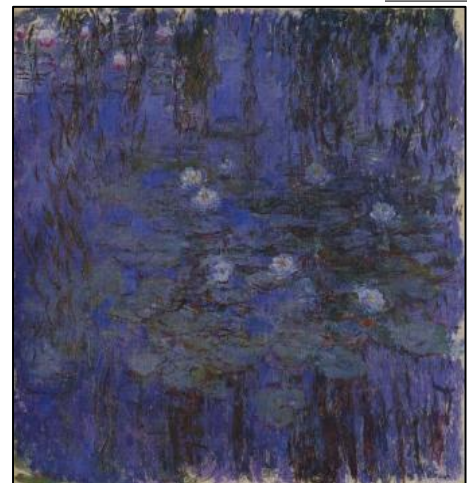

This **stretched canvas** original is signed by the artist Renee. Could it be what a star looks like when exploding in space? It is beautifully painted with an intricate array of layered colors with a textured palette of mixed media and color, which creates a wondrous surface abstract. It is stunning over a sofa or master bed or as a focal point in a dining room.

Dimensions are 5 ft L X 4 ft H X 1-3/4"D. Originally priced at $600; now priced at $50. The canvas is worth more than $50!

This **Water Lilies, Claude Monet print** is surrounded by a beveled wood frame tinted in grayish-blue, barely touched with gold trim edging on the outer edges of the frame. The artwork measures 21-1/2"W X 26"H. This print would be a perfect addition to any room in your home, kitchen, bath, living, bedroom, etc., as well as in an office setting. Price is $25.