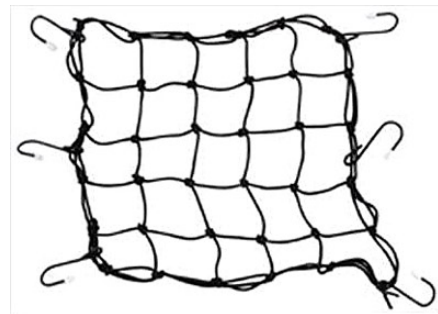

MOTORCYCLE ACCESSORIES

Motorcycle Tag Frame – Heavy, stainless steel emboldened with eagle over USA with 4 bullet nuts - \$25

Bookmark –Black metal motorcycle bookmarker – \$2

Harley-Davidson Goggles or Sunglasses Bag with side clip - \$7

Lapel Pin – Harley-Davidson - \$5

Bungee Cargo Net - \$6

Fork Bag – Iron Horse, 100% top quality drum-dried leather, with 2 front chrome buckles; 5" wide between back straps with clips; measures 12"L X 8"W X 3"D guaranteed for life by manufacturer; new \$80; now \$40

Tank Panel – Iron Horse, 100% top quality drum-dried leather, non-marring scratch-resistant back will not damage tank; 2 front molded pockets for glasses, keys, etc.; tailored specifically for cruisers; measures 26”L X 7”W; guaranteed for life by manufacturer – \$95 new; now \$50

Ladies Motorcycle Riding or Equestrian Black Leather Jacket – This is a thick leather jacket with a quilted lining that can be zipped in/out. It really keeps out the cold when riding, whether on a motorcycle or a horse, and it’s perfect for those ladies who just want to look awesome. It has zippered diagonal side pockets, hem to neck front zipper, and side wrist zippers. Fringe is topped with a v-shaped braid on the front and back of the jacket. Fringe also caps the sleeves from shoulder to wrist. On the back hem of the jacket mid-way are grouts with a leather tie. It is made by Unik International, size small - \$190